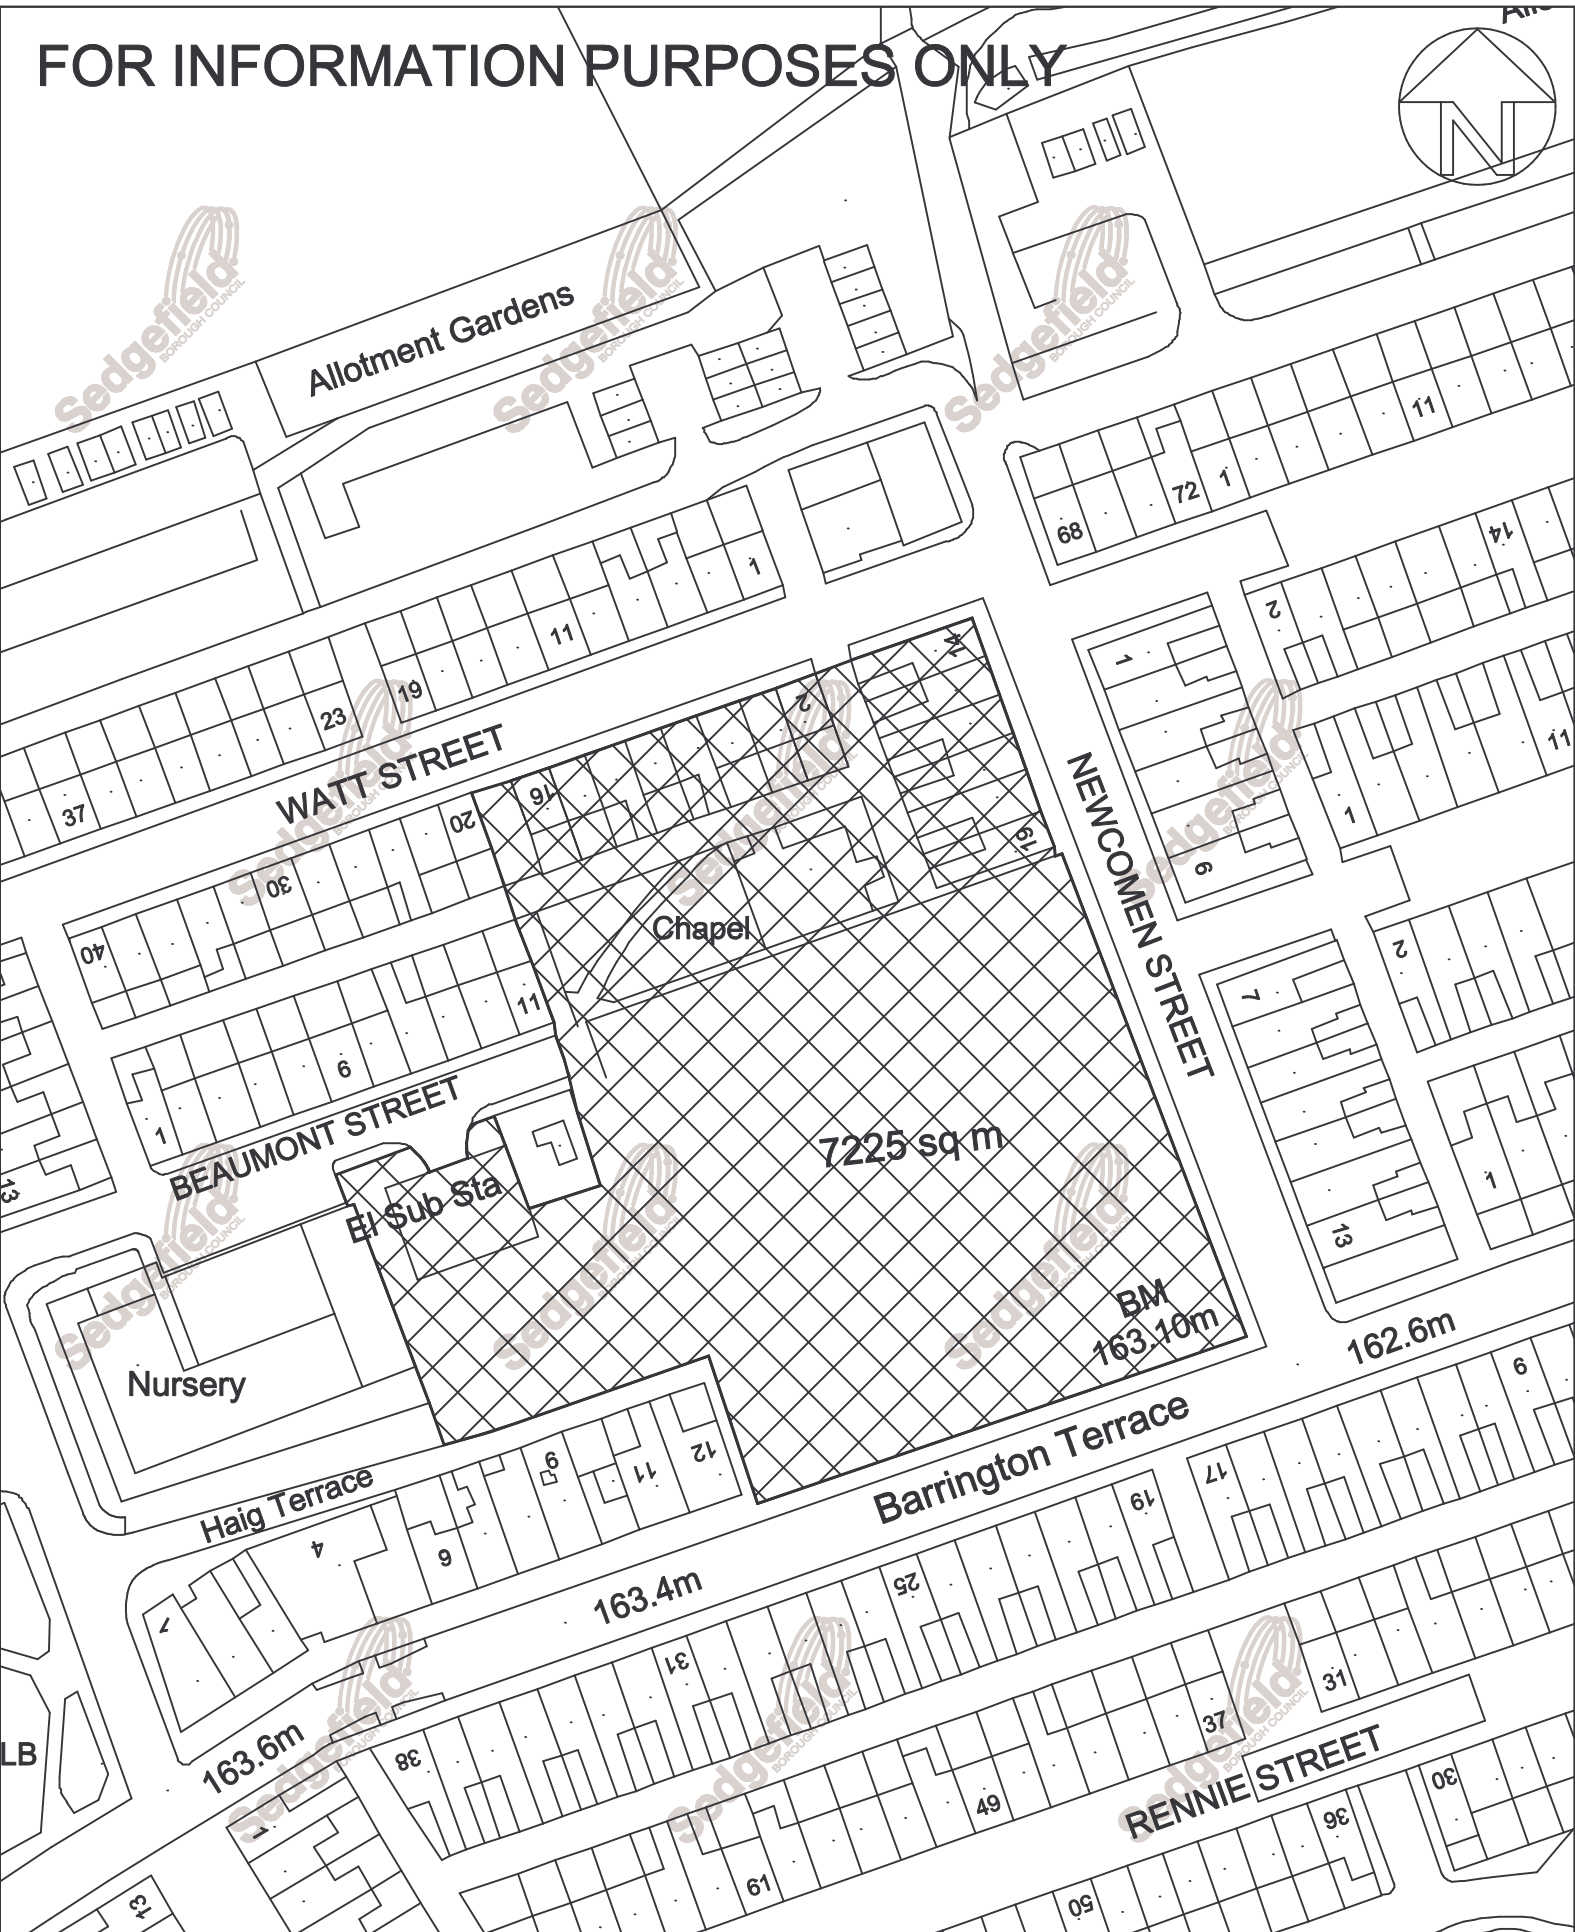

FOR INFORMATION PURPOSES ONLY

VALUATION & PROPERTY

This map is reproduced from Ordnance Survey material with the permission of Ordnance Survey on behalf of the Controller of Her Majesty's Stationery Office (c) Crown copyright. Unauthorised reproduction infringes Crown copyright and may lead to prosecution or civil proceedings. 100024270. 2008.

TITLE:

**Former Praxis Site
Dean Bank
Ferryhill**

REF

SCALE
1:1000

DATE
24/01/08